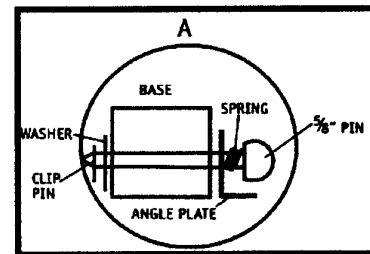

Aristocrat I (5 drawer unit, Wt. 180lbs)
Fits: Same as II

LaBoit Exclusive-Quick Release System

All units available in gloss white or woodgrain finish.

Modifications & Customization can be done to your specifications!