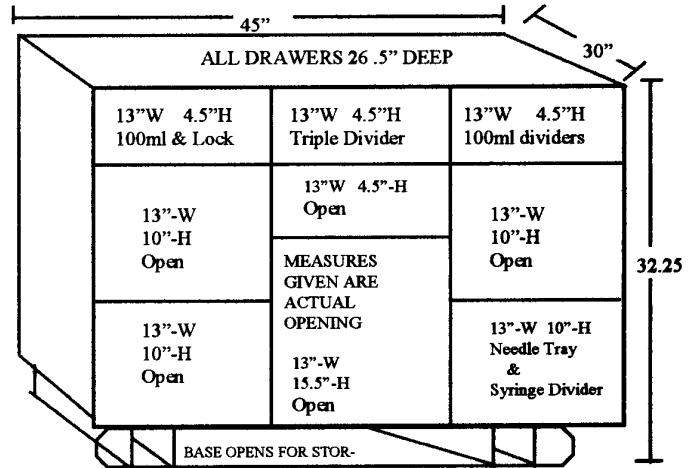

**FOR YOUR CONVENIENCE
THESE UNITS ARE IN STOCK AND READY FOR DELIVERY
SPECIFICATIONS**

Classic I (5 drawer unit, Wt. 130lbs)
Fits: Station Wagons

Classic III (9 Drawer Unit, Wt. 250lbs)
Fits: Suburbans, Tahoe, Expedition, Navigator, Yukon,
Full-sized Vehicle or a Truck with a cover over it.

Classic II (8 drawer unit, Wt. 190lbs)
Fits: Ford Explorer, Jeep Cherokee, Blazer, 4-Runner,
Pathfinder, most sports utilities & Mini-vans
OUR MOST POPULAR UNIT!

Classic V (8 Drawer Unit, Wt. 240lbs)
Fits: Same as III

Aristocrat I (5 drawer unit, Wt. 180lbs)
Fits: Same as II

LaBoit Exclusive-Quick Release System

All units available in gloss white or woodgrain finish.

Modifications & Customization can be done to your specifications!