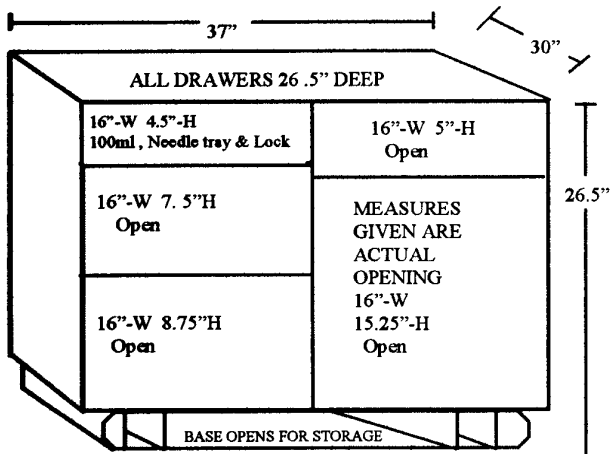

**FOR YOUR CONVENIENCE
THESE UNITS ARE IN STOCK AND READY FOR DELIVERY
SPECIFICATIONS**

Classic I (5 drawer unit, Wt. 130lbs)
Fits: Station Wagons

Classic III (9 Drawer Unit, Wt. 250lbs)
Fits: Suburbans, Tahoe, Expedition, Navigator, Yukon,
Full-sized Vehicle or a Truck with a cover over it.

Aristocrat I (5 drawer unit, Wt. 180lbs)
Fits: Same as II

LaBoit Exclusive-Quick Release System

All units available in gloss white or woodgrain finish.

Modifications & Customization can be done to your specifications!