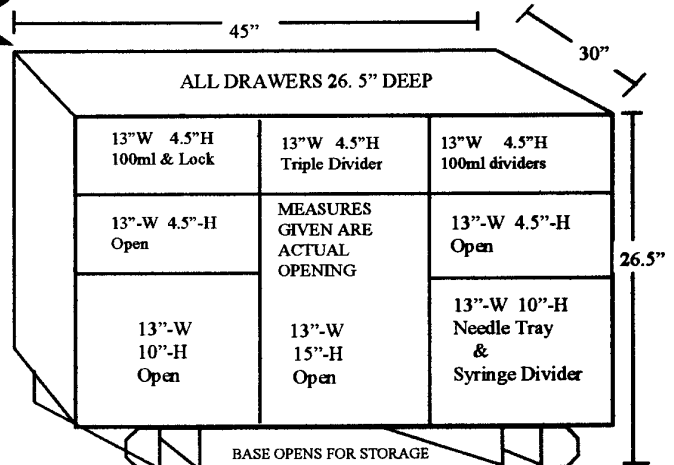

**FOR YOUR CONVENIENCE
THESE UNITS ARE IN STOCK AND READY FOR DELIVERY
SPECIFICATIONS**

Classic I (5 drawer unit, Wt. 130lbs)
Fits: Station Wagons

Classic III (9 Drawer Unit, Wt. 250lbs)
Fits: Suburbans, Tahoe, Expedition, Navigator, Yukon,
Full-sized Vehicle or a Truck with a cover over it.

Aristocrat I (5 drawer unit, Wt. 180lbs)
Fits: Same as II

LaBoit Exclusive-Quick Release System

All units available in gloss white or woodgrain finish.

Modifications & Customization can be done to your specifications!