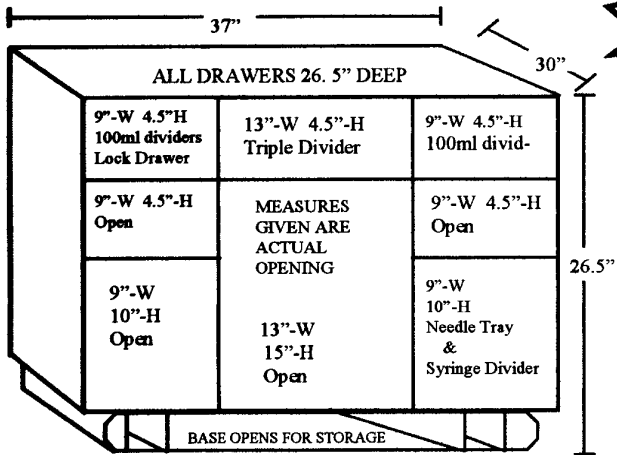

Classic II (8 drawer unit, Wt. 190lbs)
Fits: Ford Explorer, Jeep Cherokee, Blazer, 4-Runner,
Pathfinder, most sports utilities & Mini-vans
OUR MOST POPULAR UNIT!