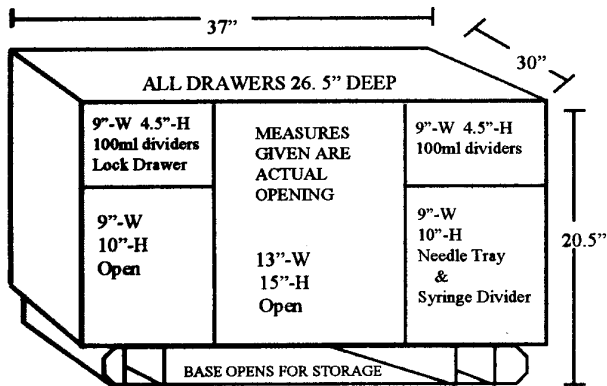

**FOR YOUR CONVENIENCE
THESE UNITS ARE IN STOCK AND READY FOR DELIVERY
SPECIFICATIONS**

Classic I (5 drawer unit, Wt. 130lbs)
Fits: Station Wagons

Classic III (9 Drawer Unit, Wt. 250lbs)
Fits: Suburbans, Tahoe, Expedition, Navigator, Yukon,
Full-sized Vehicle or a Truck with a cover over it.